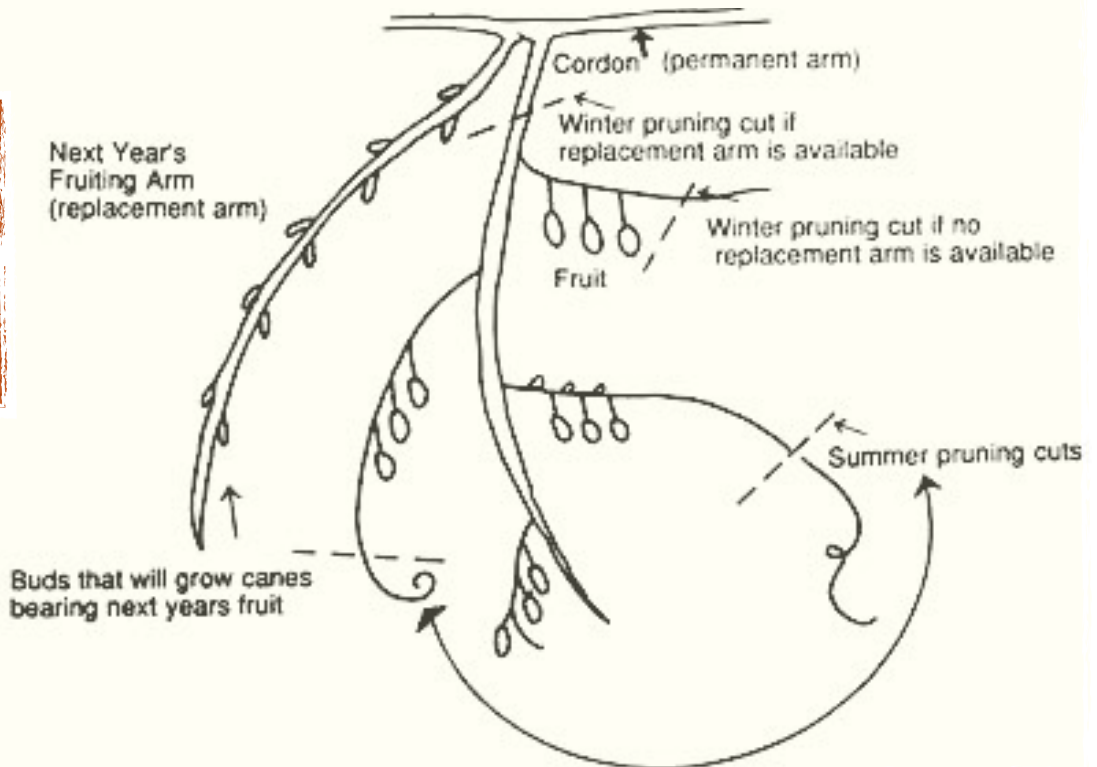

South Sound Fruit Society

PRUNING VINES: KIWIS and GRAPES

JAN
12
2019

10:30 am - 2:00 pm

Saturday, January 12, 2019

GRuB Farm

2016 Elliot Ave NW — West Olympia

Join us for year two as we restore some wildly overgrown grape and kiwi vines at GRuB Farm. Kiwi and grape have similar growth and fruiting habits, with important differences. Dress warmly - we will be outside with unheated shelter available.